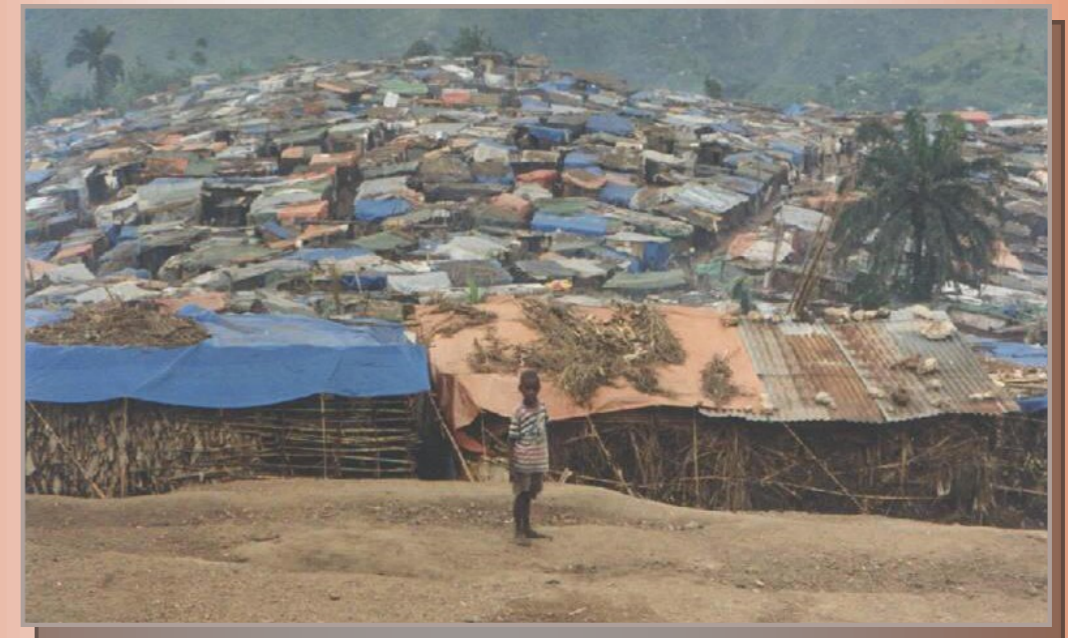

Ethnic tension between the Tutsi and Hutu populations resulted in civil war in Rwanda.

The Rwandan genocide:

- the mass murder of over 800,000 innocent men, women and children.
- 20% of the countries total population wiped out .

ORPHANS OF GENOCIDE

ROAR- "The SPEAR of HOPE":

Assisting to rebuild Rwandan families .

>1,000,000 orphans with only 5,000 living in orphanages, they need immediate help with:

- 220,000 orphans due to AIDS
- 19,000 children with HIV/AIDS